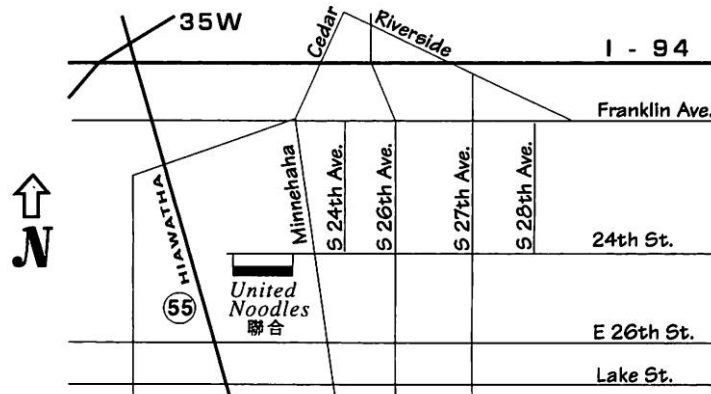

Directions to United Noodles Asian Supermarket 2015 East 24th Street, Minneapolis, Minnesota 55404

From UNIV. OF MINNESOTA: Head south on SE Oak Street towards SE Washington Avenue. Turn left onto E River Parkway. Turn right onto E Franklin Avenue. Turn left onto S 26th Ave. Turn right onto E 25th Street. Turn right onto Minnehaha Ave. Turn left onto E 24th Street. Turn left into United Noodles.

From DOWNTOWN MPLS: Head southeast on S 8th Street. Take ramp onto MN-55 Hiawatha Avenue. Turn left onto E 26th Street. Turn left onto Minnehaha Ave. Turn left onto E 24th Street. Turn left into United Noodles.

From MN-55 HIAWATHA / AIRPORT: Head north on Hiawatha Avenue. Turn right onto E 26th Street. Turn left onto Minnehaha Ave. Turn left onto E 24th Street. Turn left into United Noodles.

From I-35W SOUTH: Take Exit 17A towards MN-55 Hiawatha Avenue. Turn left onto E 26th Street. Turn left onto Minnehaha Ave. Turn left onto E 24th Street. Turn left into United Noodles.

Turn left into building complex (below) and drive through the arch.* YOU HAVE ARRIVED!

* We are across from Coastal Seafood.